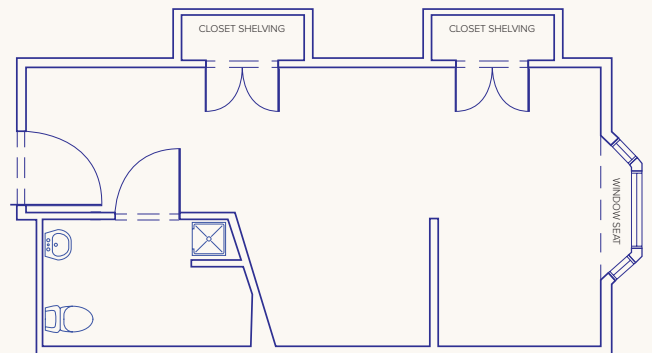

Lily

260 square feet

Features:

- Companion room
- Full bathroom
- 2 closets with shelving
- Privacy wall
- Window seat with patio view*

Jasmine

255 square feet

Features:

- Private full bathroom
- TV/dresser unit
- Shelving unit
- Serene views

Iris

225 square feet

Features:

- Private full bathroom
- TV/dresser unit*
- Closet with shelving
- Window seat with patio view*

*exceptions may apply