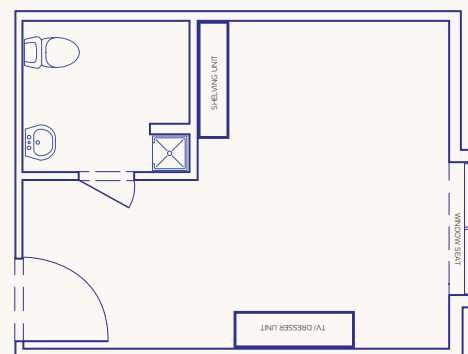

Lily

260 square feet

Features:

- Companion room
- Full bathroom
- 2 closets with shelving
- Privacy wall
- Window seat with patio view*

Jasmine

255 square feet

Features:

- Private full bathroom
- TV/dresser unit
- Shelving unit
- Serene views

Iris

225 square feet

Features:

- Private full bathroom
- TV/dresser unit*
- Closet with shelving
- Window seat with patio view*

*exceptions may apply