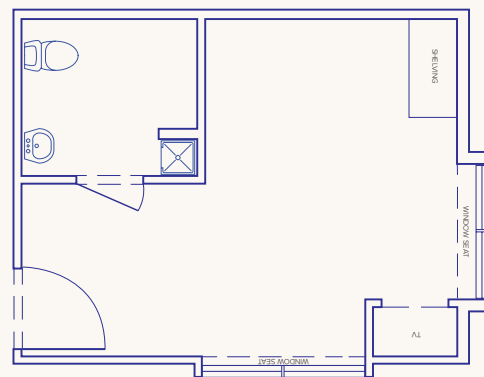

Lily

260 square feet

Features:

- Companion room
- Full bathroom
- 2 closets with shelving
- Privacy wall
- Window seat with patio view*

Jasmine

255 square feet

Features:

- Private full bathroom
- TV/dresser unit
- Shelving unit
- Serene views

Iris

225 square feet

Features:

- Private full bathroom
- TV/dresser unit*
- Closet with shelving
- Window seat with patio view*

*exceptions may apply